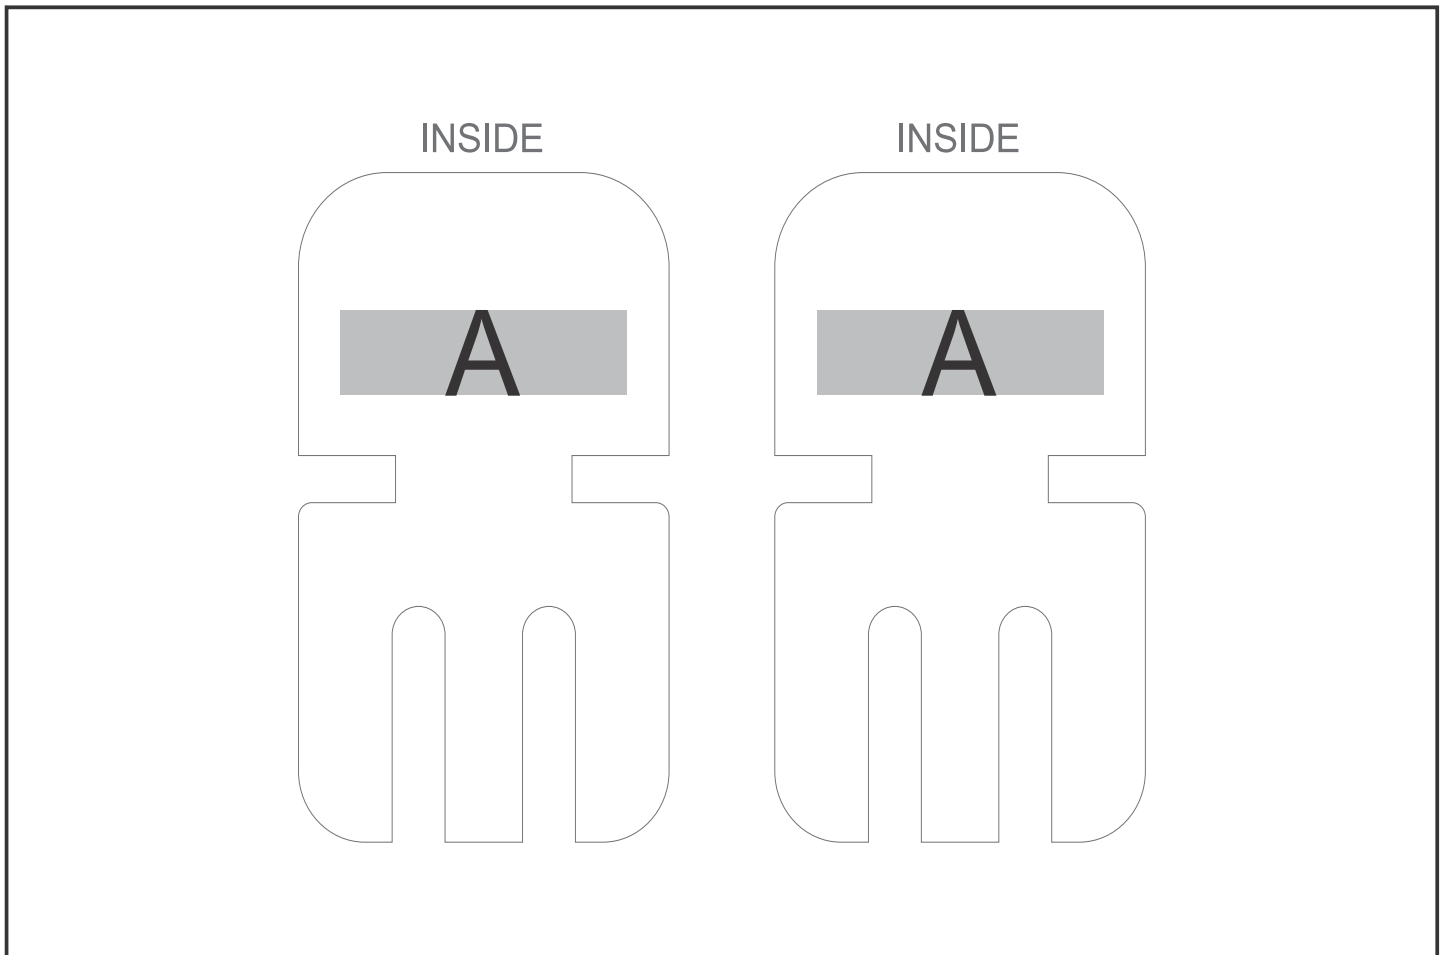

## Need to know:

- **Laser Colour:** Tonal.
- Due to tonal variations in the wood the laser engraving will vary from one item to the next and will likely vary in the same item.

## Branding Options:

Position	Branding Method (Branding Code)	No. of Colours	Dimension
A	Laser Engraving (LC)	N/A	65mm wide x 18mm high